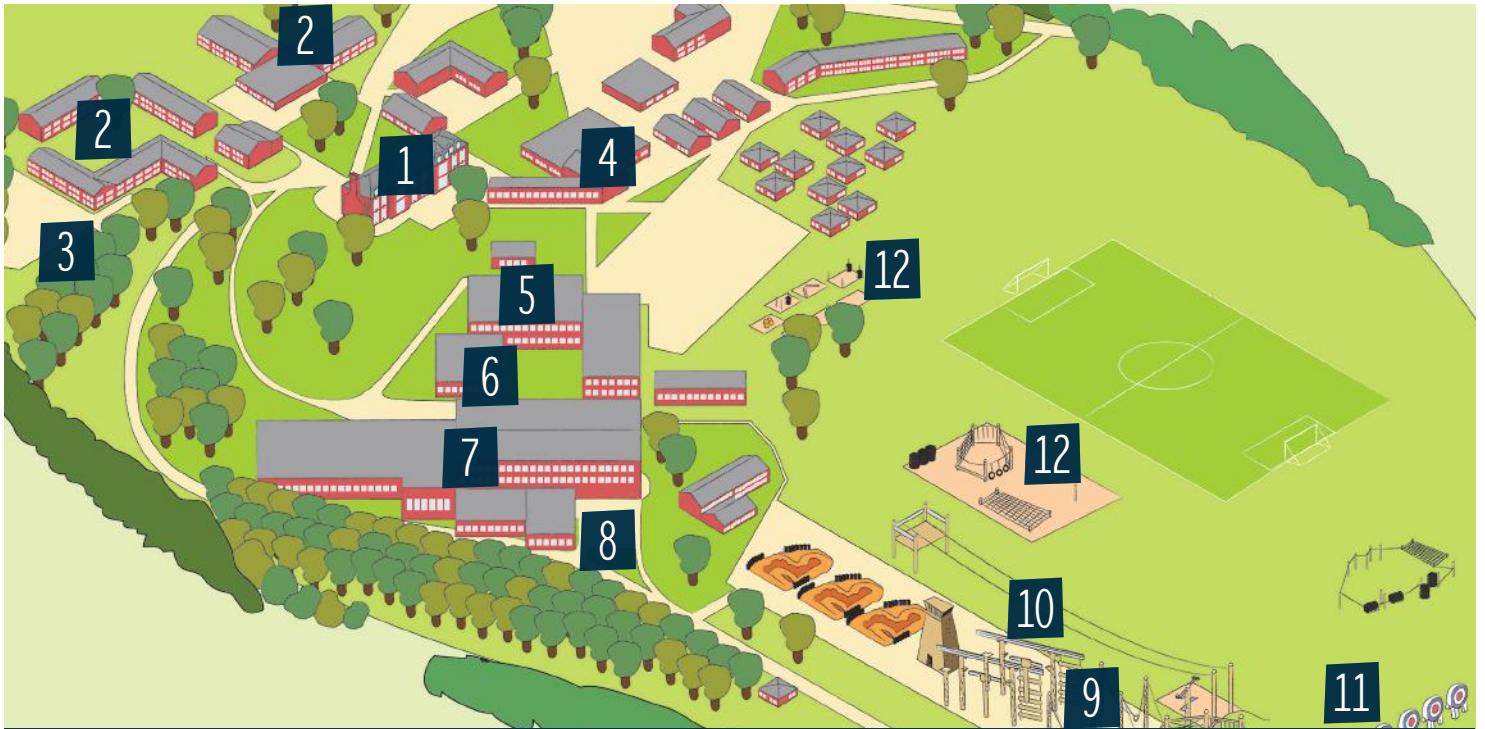

Our facilities.

1 Reception

2 Accommodation

3 Outdoor laser

4 Diner and shop

5 Learning zone

6 Kingswood court

7 Gym and pool

8 Aeroball

9 High and low ropes

10 Zipwire

11 Archery

12 Team challenge/games