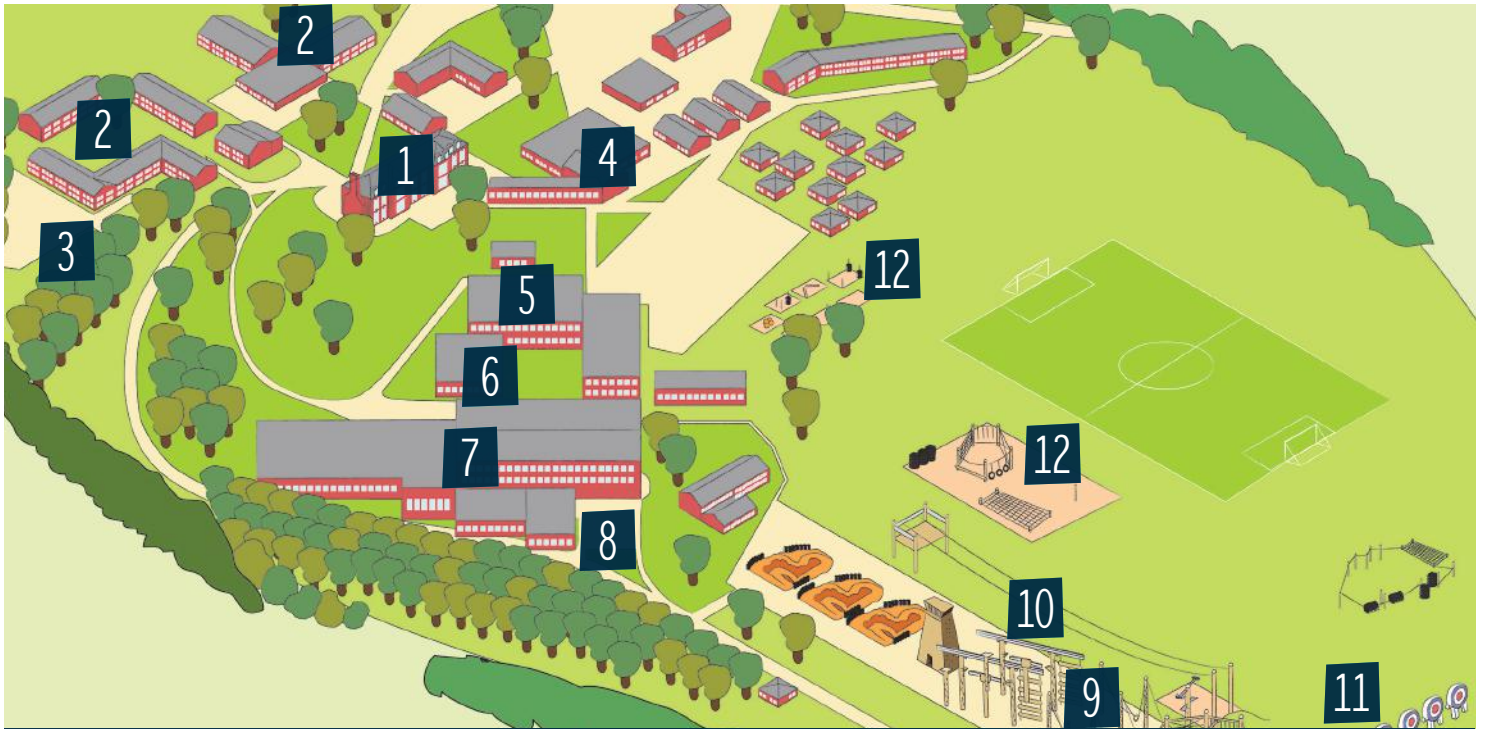

Our facilities.

1 Reception	5 Learning zone	9 High and low ropes
2 Accommodation	6 Kingswood court	10 Zipwire
3 Outdoor laser	7 Gym and pool	11 Archery
4 Diner and shop	8 Aeroball	12 Team challenge/games